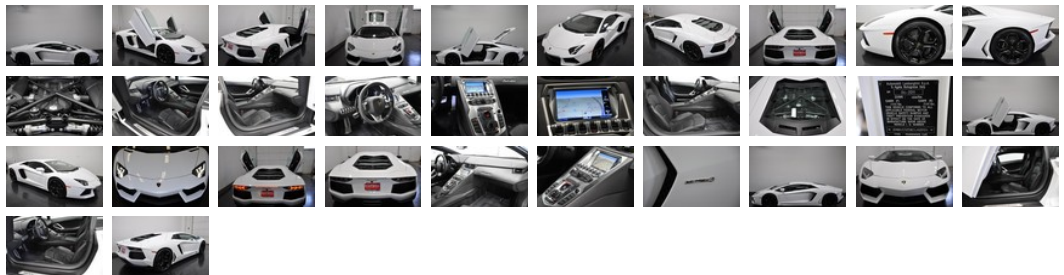

$478,900
Internet Price

SOLD

Exterior: Bianco Isis

VIN#: ZHWJC1ZD8CLA00104

Interior: Nero Ade

Transmission: Automatic

Stock #: 15955

Warranty:

Engine: 6.5L SMPI V12 engine

Mileage: 1,883

MPG:
CITY 11 HWY 17

[Photos](#) [Contact](#)